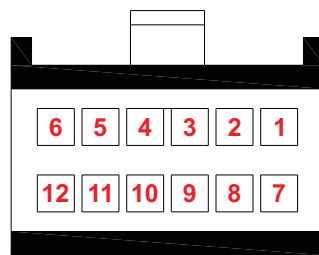

# MXL Strada standard cable

AMP 12 pins female connector pinout  
Contact insertion view

Non cabled channels table

Channels	Cable Colour	AMP 12 pin	Connection	Lenght
Power	red black	2 1	Vb ext (9 -15 VDC) GND	500 mm
CAN	white blue	4 3	CAN + CAN -	500 mm
RS 232	white blue	6 5	RS 232 RX RS 232 TX	500 mm