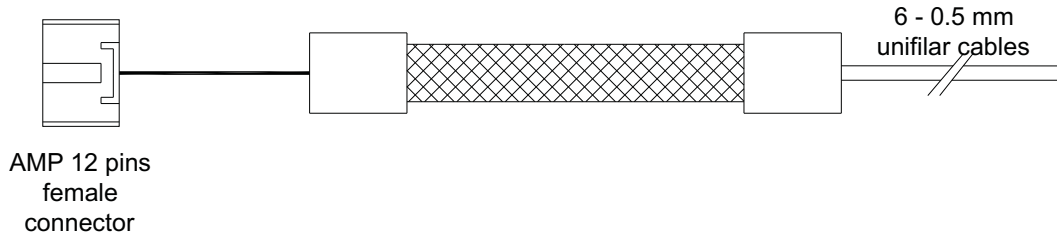

# MXL Strada standard cable

AMP 12 pins female connector pinout  
Contact insertion view

Non cabled channels table

Channels	Cable Colour	AMP 12 pin	Connection	Lenght
Power	red black	2 1	Vb ext (9 -15 VDC) GND	500 mm
CAN	white blue	4 3	CAN + CAN -	500 mm
RS 232	white blue	6 5	RS 232 RX RS 232 TX	500 mm